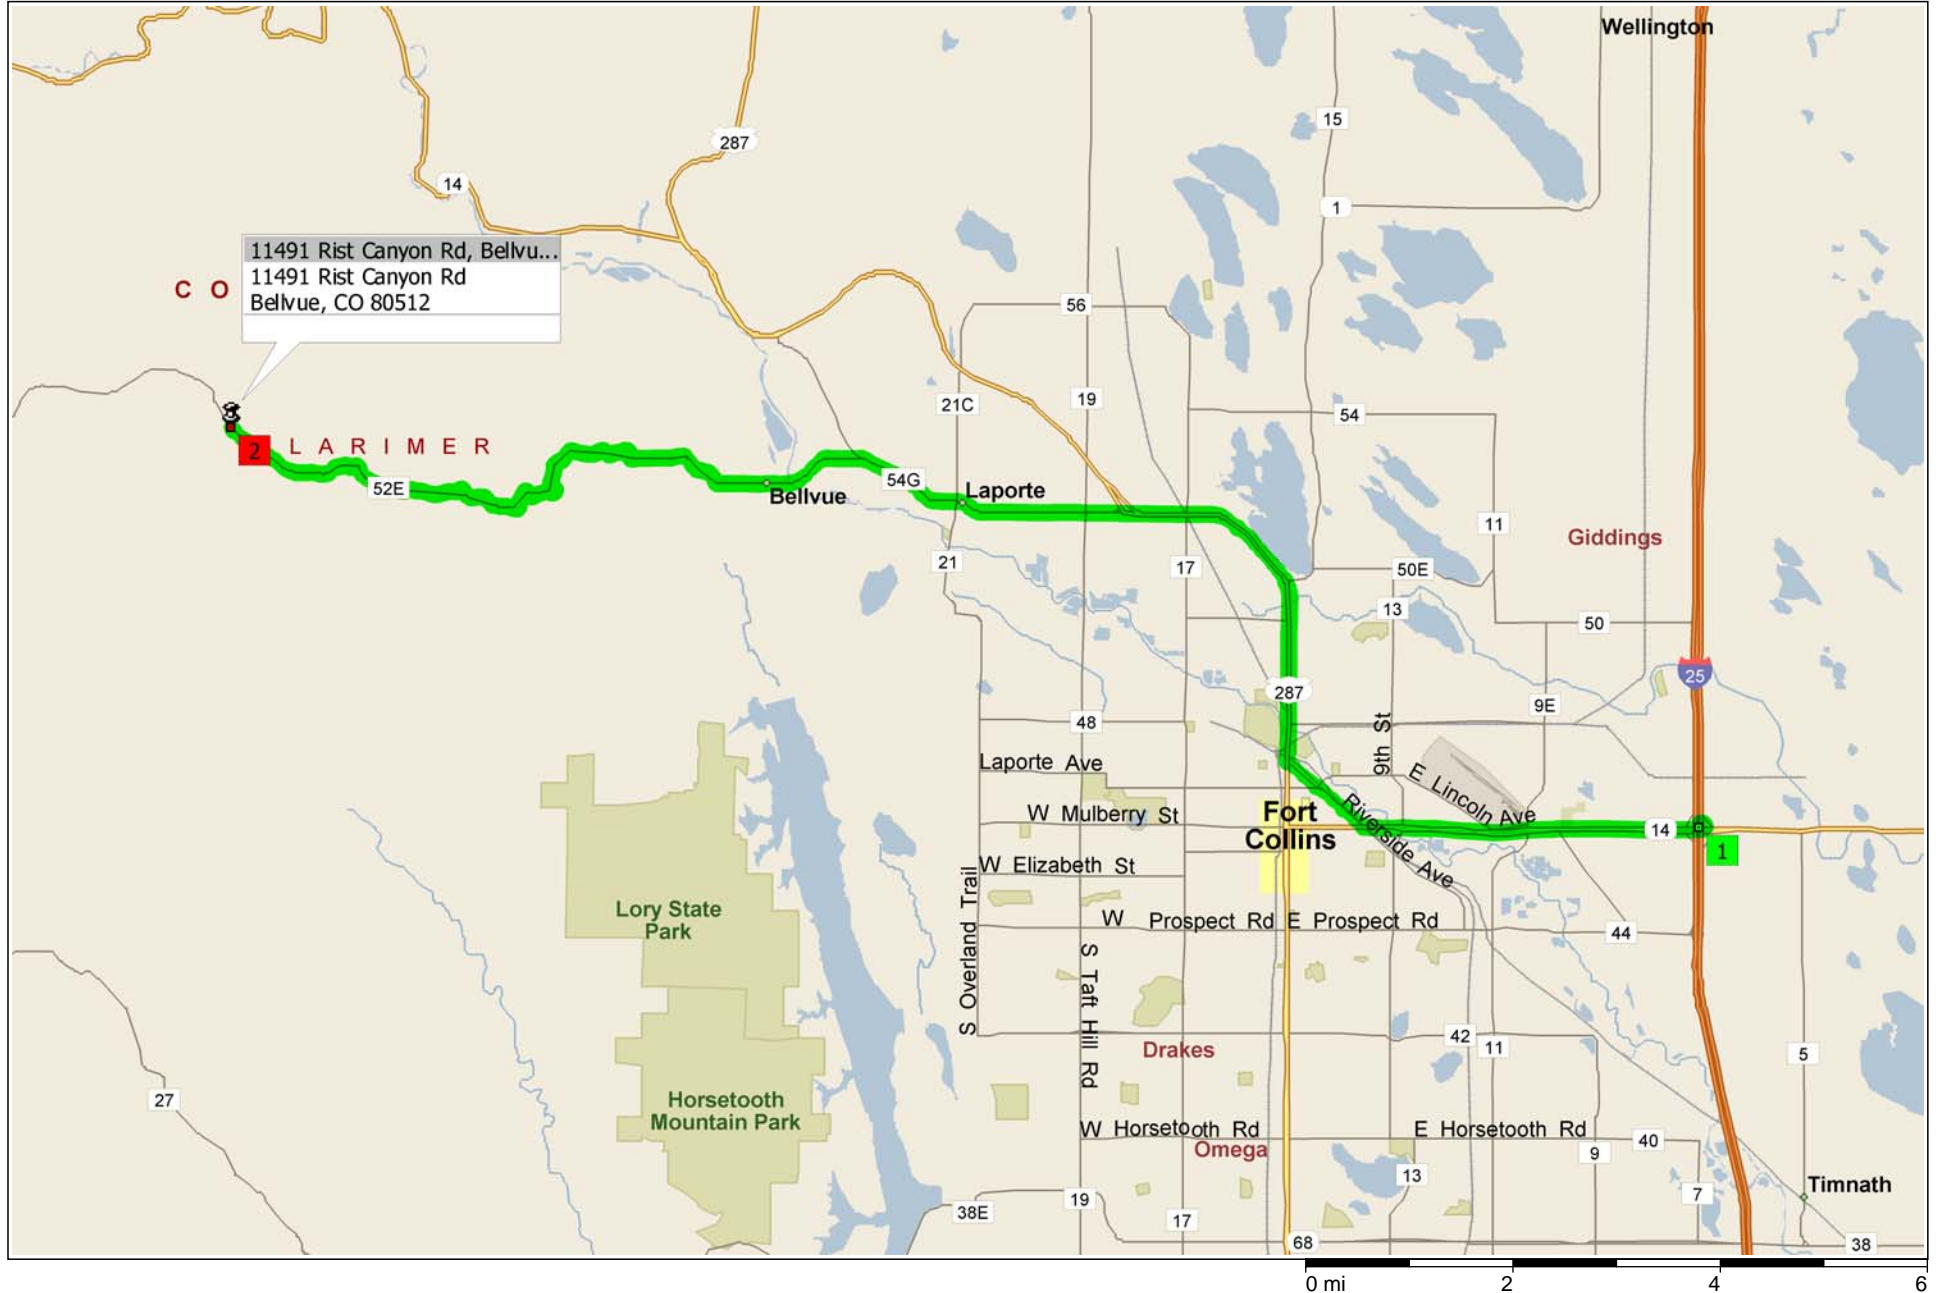

269B to 11491 Rist Canyon Rd, Bellvue, CO 80512

18.0 miles; 29 minutes

9:00 AM	0.0 mi	1 Depart 269B on Ramp (North) for 0.1 mi towards CO-14 / FT Collins
9:00 AM	0.1 mi	Merge onto SR-14 [E Mulberry St] for 3.3 mi
9:04 AM	3.4 mi	Bear RIGHT (North-West) onto Riverside Ave for 0.6 mi
9:05 AM	4.1 mi	Road name changes to Jefferson St for 0.4 mi
9:07 AM	4.4 mi	Turn RIGHT (North) onto US-287 [SR-14] for 3.6 mi
9:12 AM	8.0 mi	Keep STRAIGHT onto CR-54G [Old US-287] for 1.6 mi
9:15 AM	9.7 mi	Keep STRAIGHT onto CR-54G for 1.0 mi
9:16 AM	10.7 mi	Turn LEFT (South-West) onto CR-52E [Rist Canyon Rd] for 7.3 mi
9:29 AM	18.0 mi	2 Arrive 11491 Rist Canyon Rd, Bellvue, CO 805... [11491 Rist Canyon Rd, Bellvue, CO 80512]