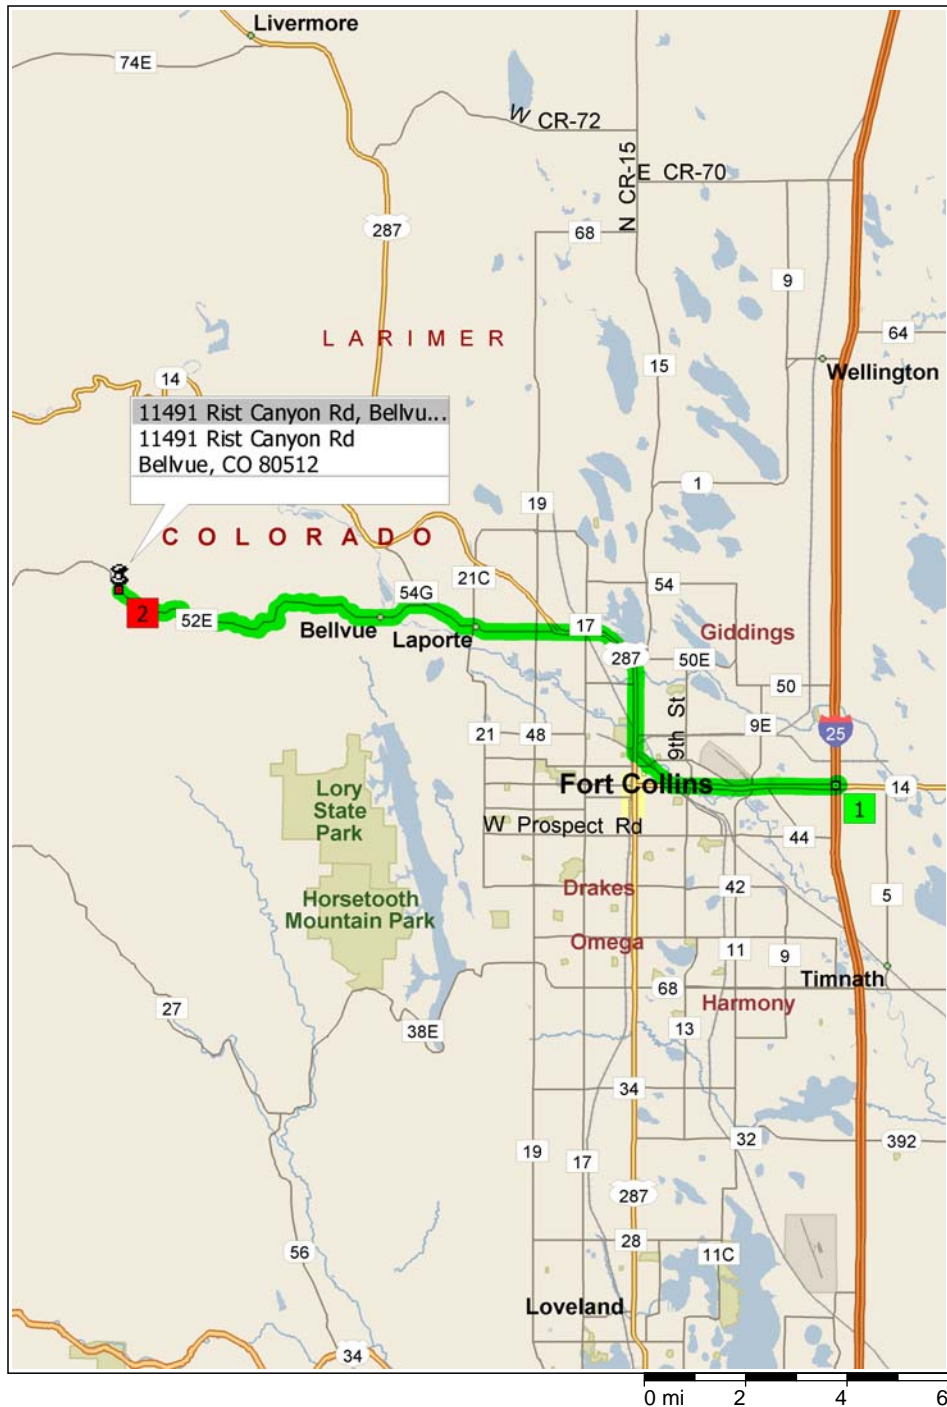

269B to 11491 Rist Canyon Rd, Bellvue, CO 80512

18.0 miles; 29 minutes

9:00 AM	0.0 mi	1 Depart 269B on Ramp (North) for 0.1 mi towards CO-14 / FT Collins
9:00 AM	0.1 mi	Merge onto SR-14 [E Mulberry St] for 3.3 mi
9:04 AM	3.4 mi	Bear RIGHT (North-West) onto Riverside Ave for 0.6 mi
9:05 AM	4.1 mi	Road name changes to Jefferson St for 0.4 mi
9:07 AM	4.4 mi	Turn RIGHT (North) onto US-287 [SR-14] for 3.6 mi
9:12 AM	8.0 mi	Keep STRAIGHT onto CR-54G [Old US-287] for 1.6 mi
9:15 AM	9.7 mi	Keep STRAIGHT onto CR-54G for 1.0 mi
9:16 AM	10.7 mi	Turn LEFT (South-West) onto CR-52E [Rist Canyon Rd] for 7.3 mi
9:29 AM	18.0 mi	2 Arrive 11491 Rist Canyon Rd, Bellvue, CO 805... [11491 Rist Canyon Rd, Bellvue, CO 80512]